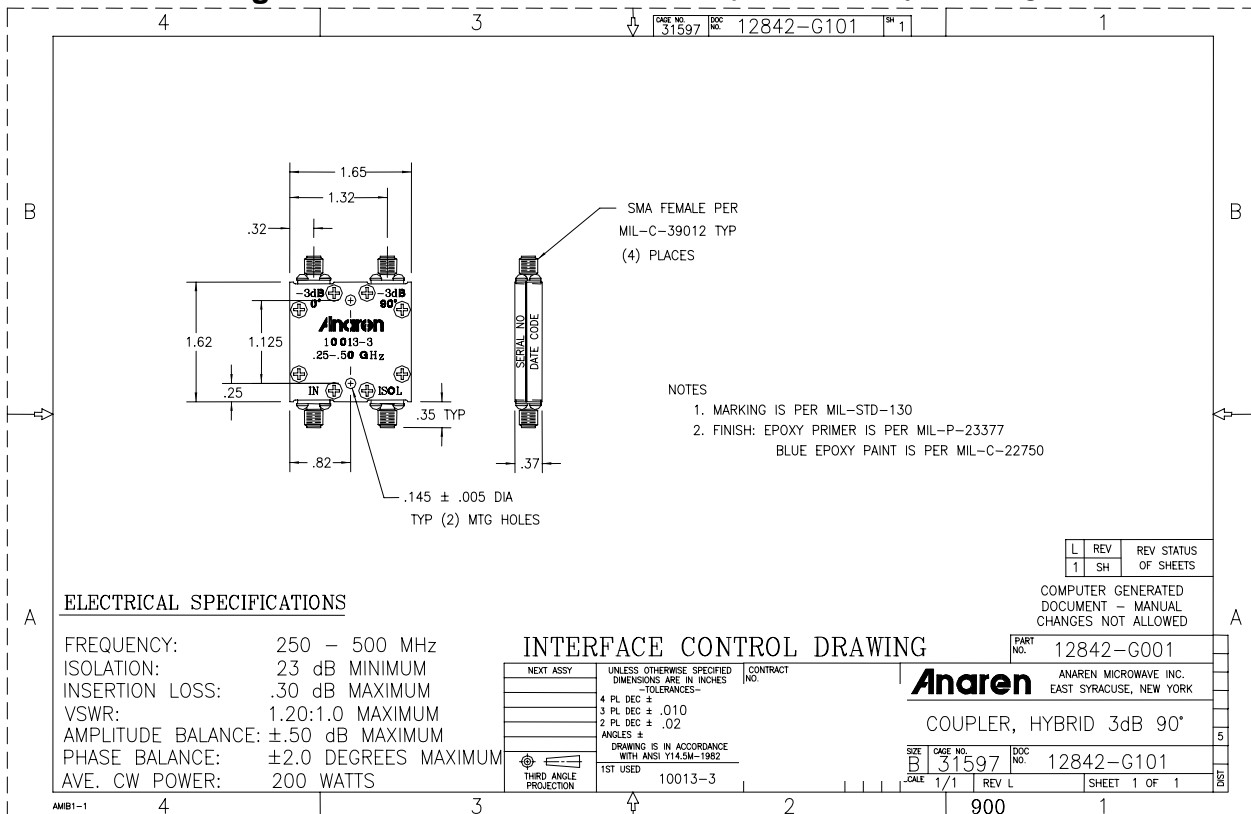

Outline Drawing

Electrical and Mechanical Specifications subject to change without notice.