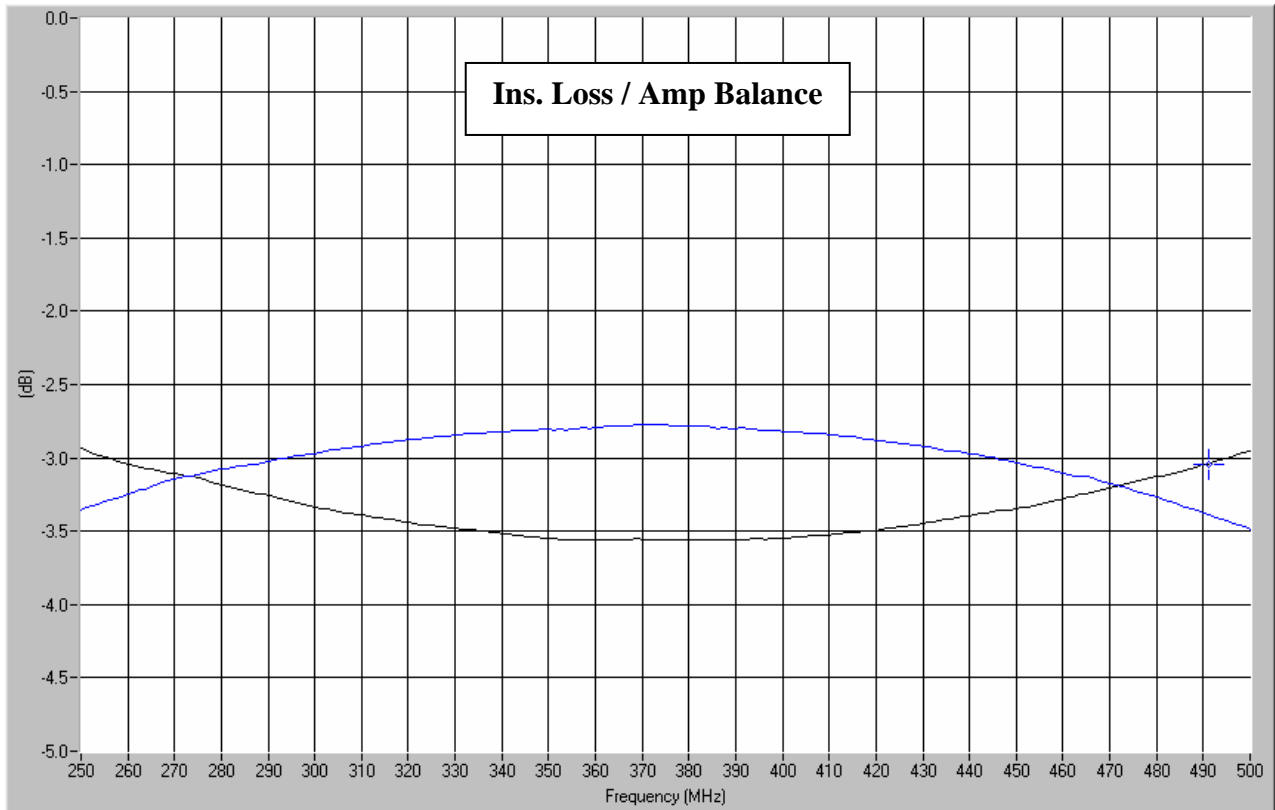

Typical Test Data Plots

USA/Canada: (315) 432-8909
Toll Free: (800) 411-6596
Europe: +44 2392-232392