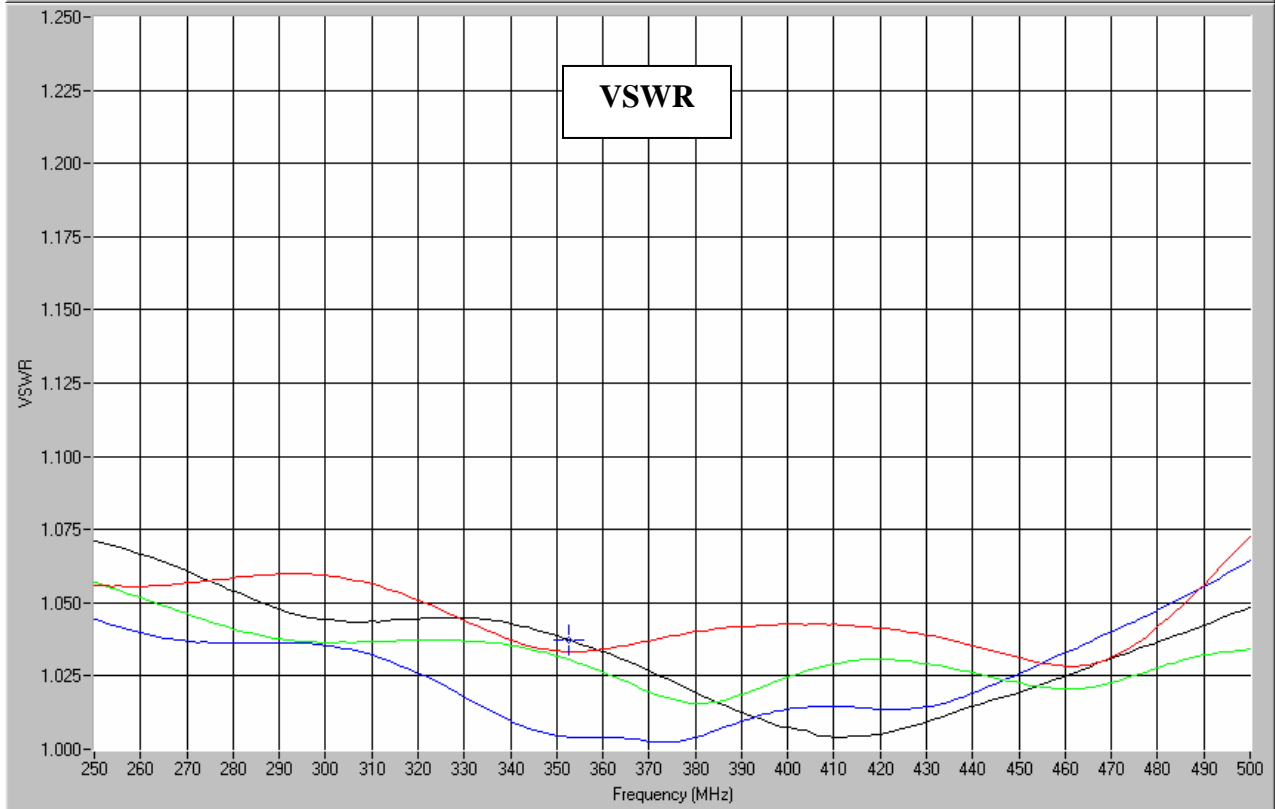

#### Features

- Military Grade
- 0.25 – 0.5 GHz
- 2-Way power Split
- Quadrature
- Connectors Per MIL-C-39012
- Rugged Aluminum Housing
- Low VSWR
- Meets MIL-E-5400 Class 3 Requirements

#### Outline Drawing

Electrical and Mechanical Specifications subject to change without notice.

**Typical Test Data Plots**

USA/Canada: (315) 432-8909  
 Toll Free: (800) 411-6596  
 Europe: +44 2392-232392

### Typical Test Data Plots